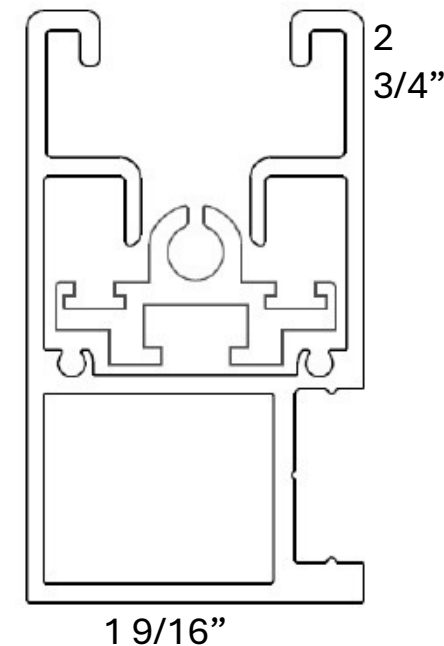

	WIDTH	HEIGHT
5" MATTEH	36" - 192"	48" - 132"

- ① Housing
- ② End Cap
- ③ Fabric
- ④ U-Channel
- ⑤ Track
- ⑥ Weight Bar
- ⑦ Weight Bar Extension
- ⑧ Reinforced Fabric Corners
- ⑨ Bristle

**Contact us
for free estimate**

6" MATTEH	WIDTH	HEIGHT
	36" - 240"	48" - 144"

- ① Housing
- ② End Cap
- ③ Fabric
- ④ U-Channel
- ⑤ Track
- ⑥ Weight Bar
- ⑦ Weight Bar Extension
- ⑧ Reinforced Fabric Corners
- ⑨ Bristle

**Contact us
for free estimate**

	WIDTH	HEIGHT
7" Fortress	36" - 300"	48" - 192"

- ① Housing
- ② End Cap
- ③ Fabric
- ④ U-Channel
- ⑤ Track
- ⑥ Weight Bar
- ⑦ Extension Reinforced
- ⑧ Fabric Corners Bristle
- ⑨

**Contact us
for free estimate**

5699 State Hwy 121,
The Colony, TX 75056
mattehoutdoor.com
(945)249-5739

Tube & Inner Tube

Shade Housing

Recessed U Channel

U Channel

Track

Weight Bar

Extra Weight Bar