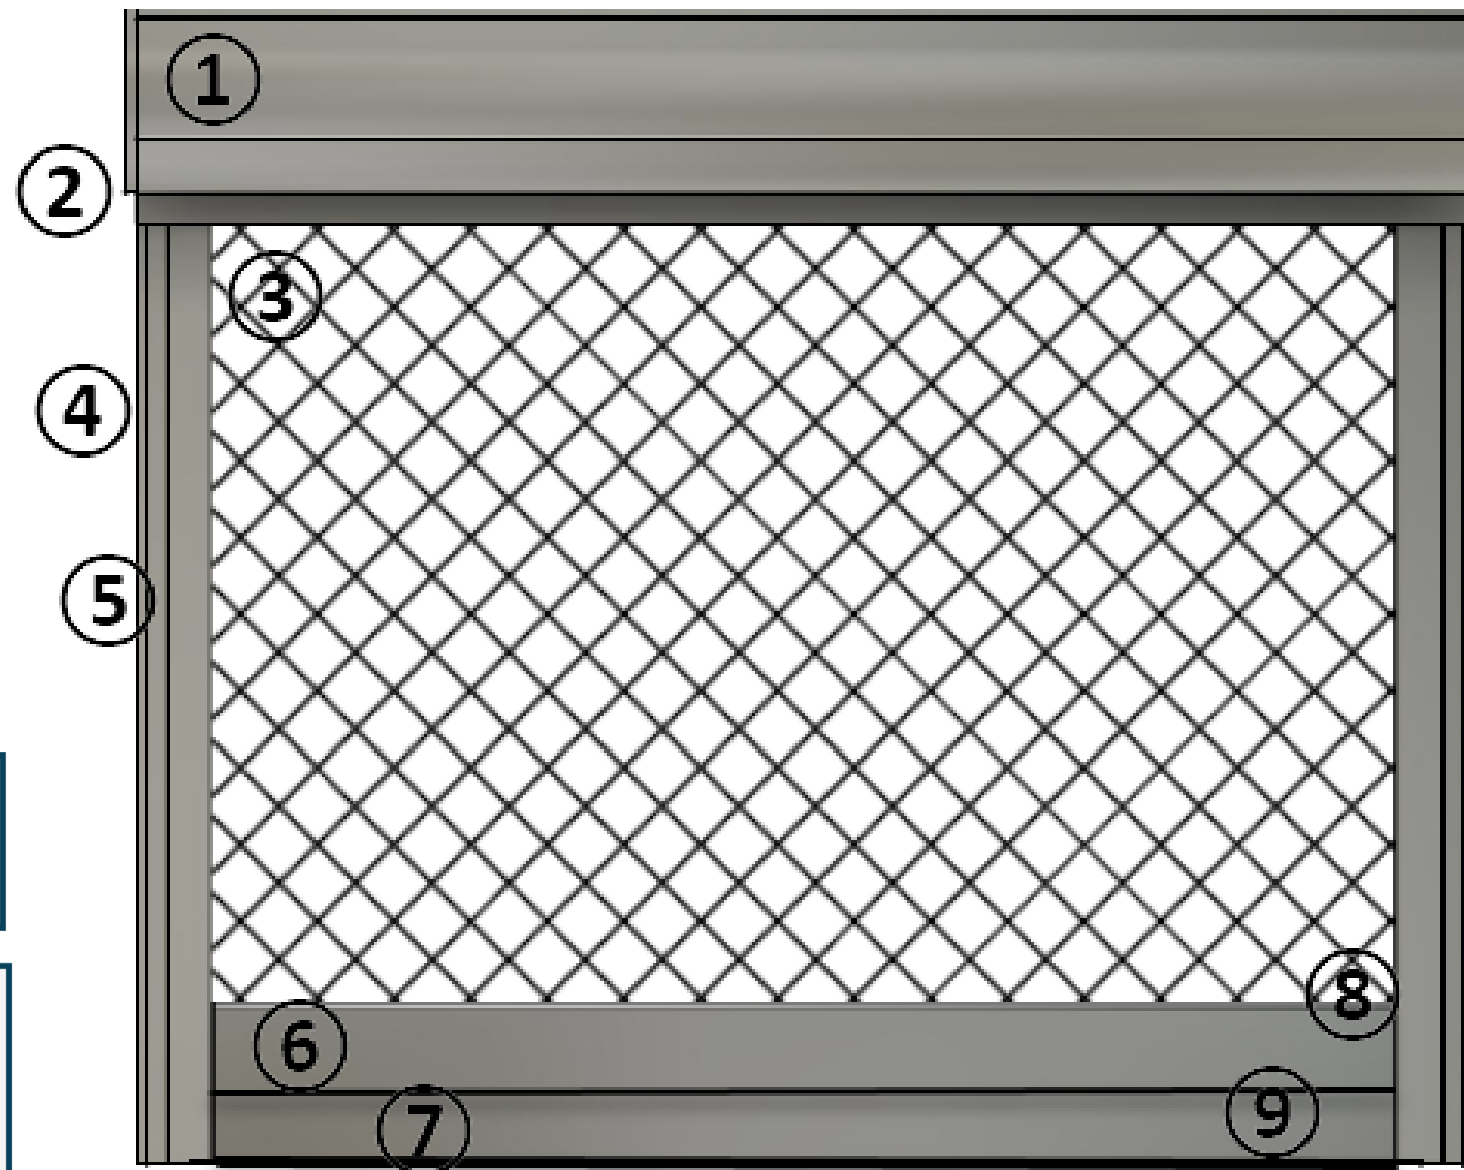

MATTEH

7" Shading System

Specifications

The MATTEH motorized patio shades are custom fit and professionally installed for single openings as large as 25 feet wide. Maximum height and width are detailed in the chart below.

	WIDTH	HEIGHT
7" Fortress	36" - 300"	48" - 192"

- ① Housing
- ② End Cap
- ③ Fabric
- ④ U-Channel
- ⑤ Track
- ⑥ Weight Bar
- ⑦ Extension Reinforced
- ⑧ Fabric Corners Bristle
- ⑨

**Contact us
for free estimate**