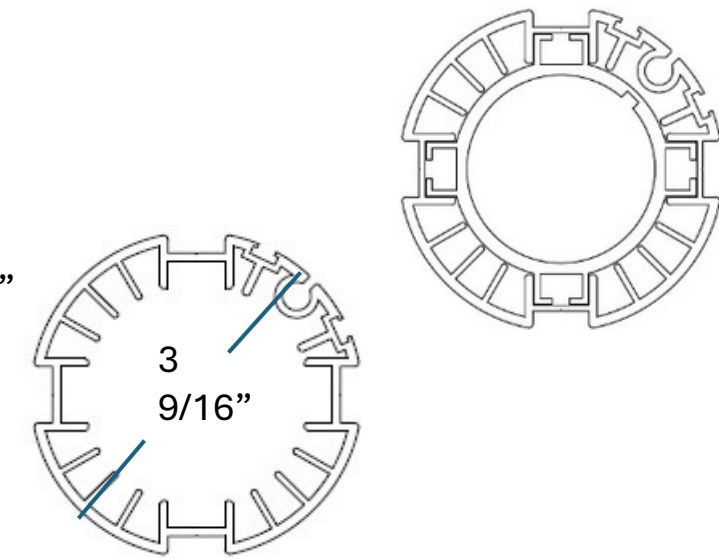

Tube & Inner Tube