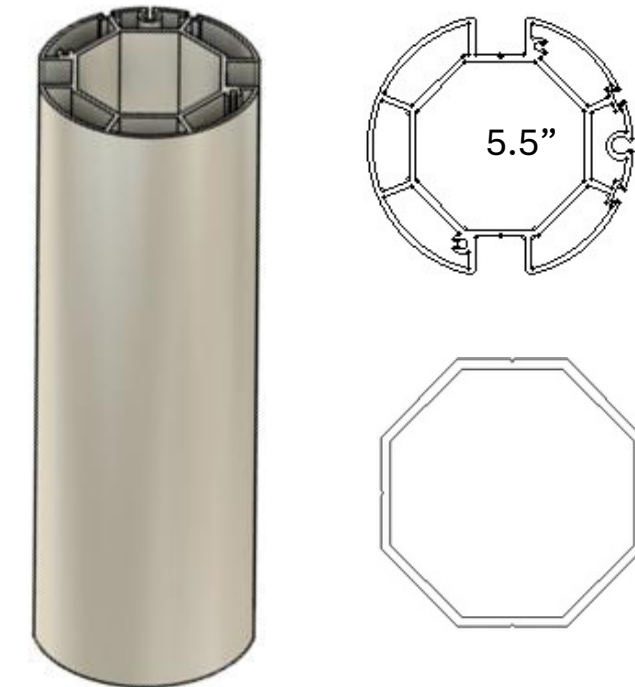

**Contact us
for free estimate**

5699 State Hwy 121,
The Colony, TX 75056
mattehoutdoor.com
(945)249-5739

Tube & Inner Tube