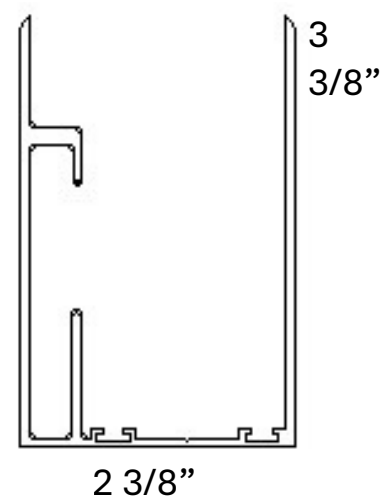

Recessed U Channel