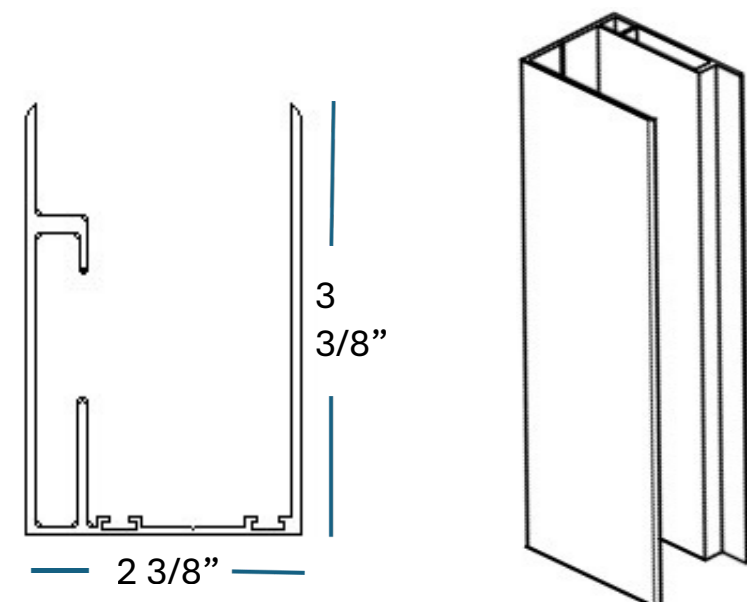

Recessed U Channel