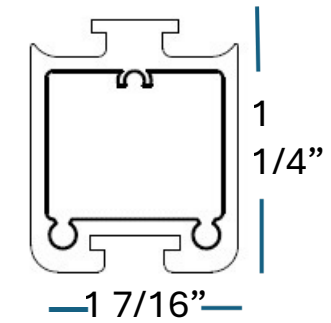

	WIDTH	HEIGHT
5" MATTEH	36" - 192"	48" - 132"

- ① Housing
- ② End Cap
- ③ Fabric
- ④ U-Channel
- ⑤ Track
- ⑥ Weight Bar
- ⑦ Weight Bar Extension
- ⑧ Reinforced Fabric Corners
- ⑨ Bristle

**Contact us
for free estimate**

MATTEH

6" Shading System

Specifications

The Matteh motorized patio shades are custom fit and professionally installed for single openings as large as 25 feet wide. Maximum height and width are detailed in the chart below.

6" MATTEH	WIDTH	HEIGHT
	36" - 240"	48" - 144"

- ① Housing
- ② End Cap
- ③ Fabric
- ④ U-Channel
- ⑤ Track
- ⑥ Weight Bar
- ⑦ Weight Bar Extension
- ⑧ Reinforced Fabric Corners
- ⑨ Bristle

**Contact us
for free estimate**