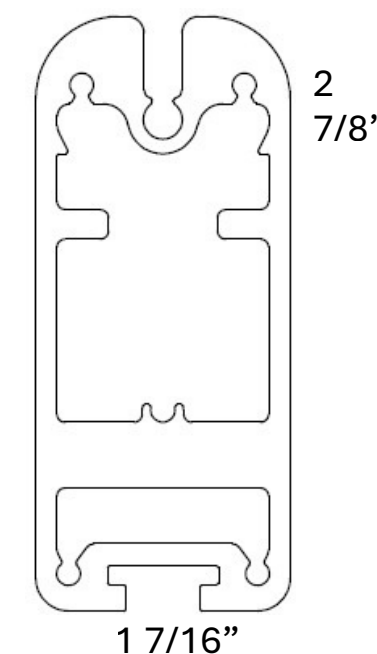

Weight Bar

Extra Weight Bar