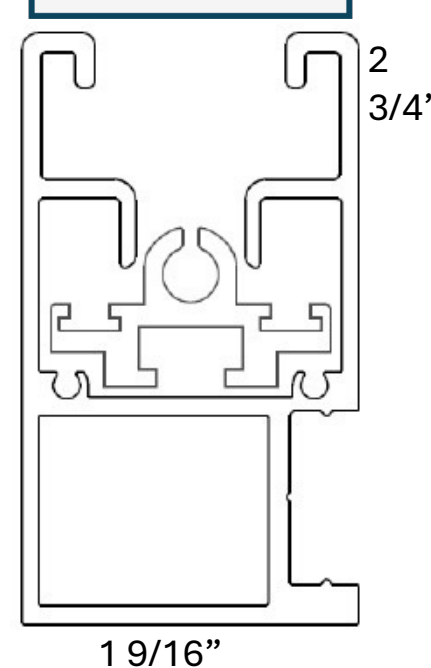

MATTEH

6" Shading System

Specifications

The Matteh motorized patio shades are custom fit and professionally installed for single openings as large as 25 feet wide. Maximum height and width are detailed in the chart below.

6" MATTEH	WIDTH	HEIGHT
	36" - 240"	48" - 144"

- ① Housing
- ② End Cap
- ③ Fabric
- ④ U-Channel
- ⑤ Track
- ⑥ Weight Bar
- ⑦ Weight Bar Extension
- ⑧ Reinforced Fabric Corners
- ⑨ Bristle

**Contact us
for free estimate**

5699 State Hwy 121,
The Colony, TX 75056
mattehoutdoor.com
(945)249-5739

Track

Extra Weight Bar