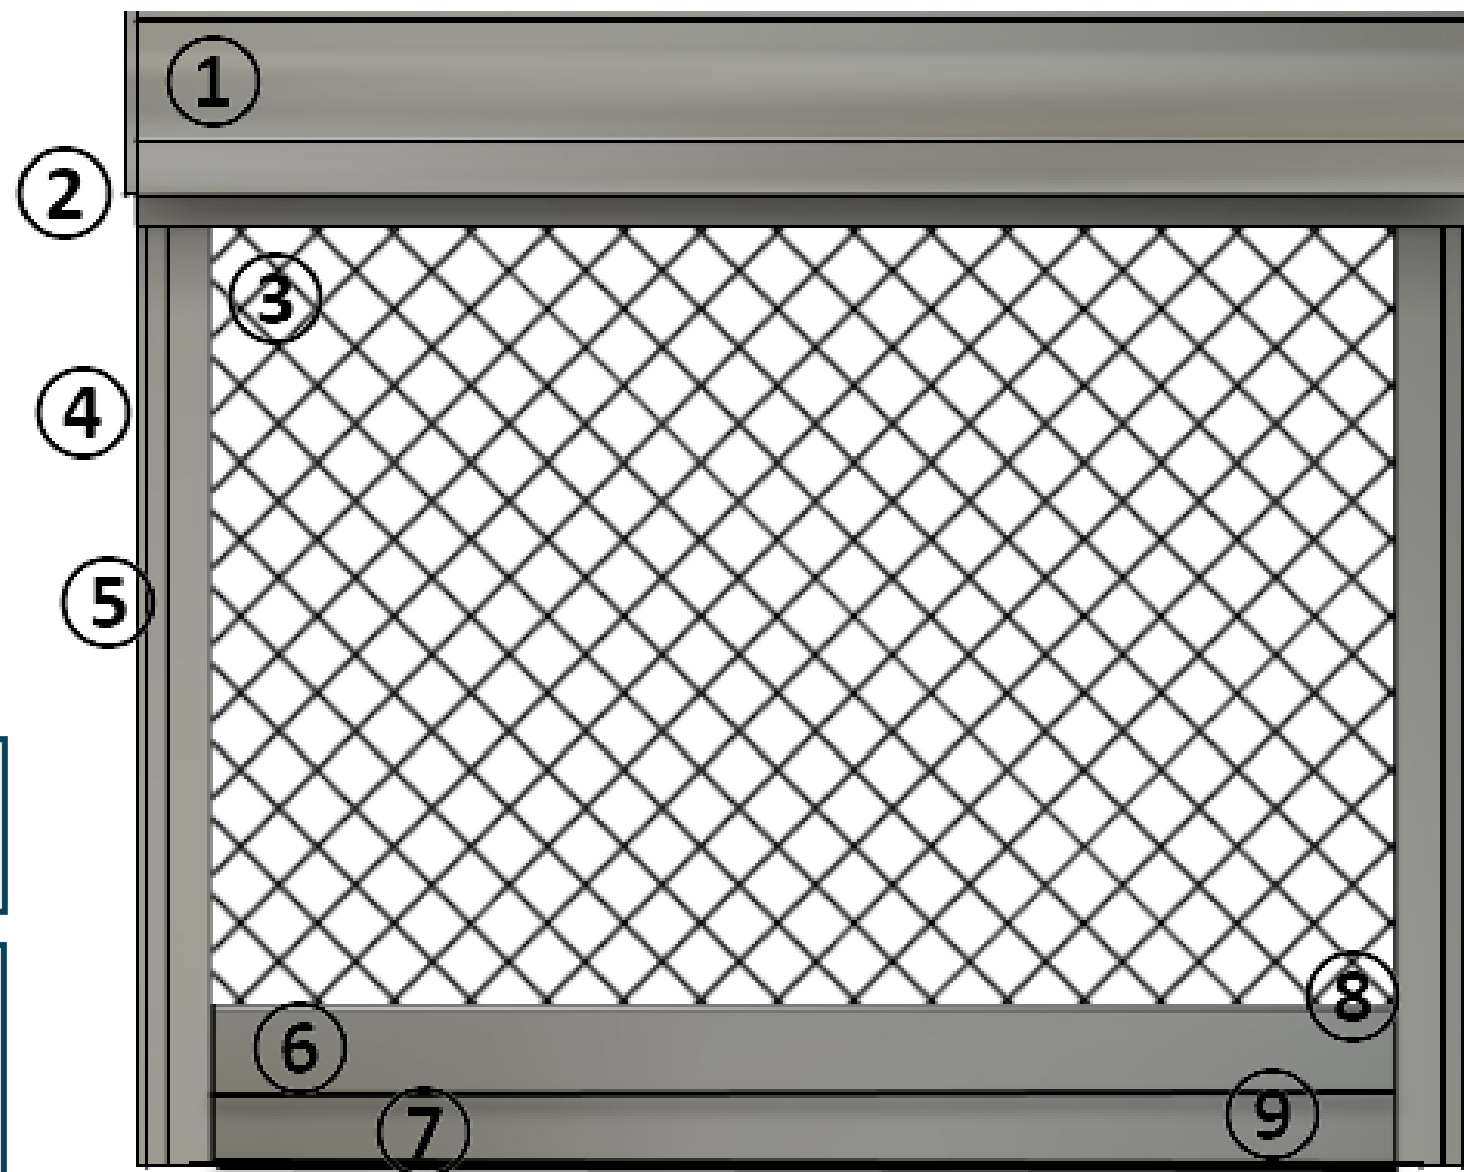

MATTEH

6" Shading System

Specifications

The Matteh motorized patio shades are custom fit and professionally installed for single openings as large as 25 feet wide. Maximum height and width are detailed in the chart below.

6" MATTEH	WIDTH	HEIGHT
	36" - 240"	48" - 144"

- ① Housing
- ② End Cap
- ③ Fabric
- ④ U-Channel
- ⑤ Track
- ⑥ Weight Bar
- ⑦ Weight Bar Extension
- ⑧ Reinforced Fabric Corners
- ⑨ Bristle