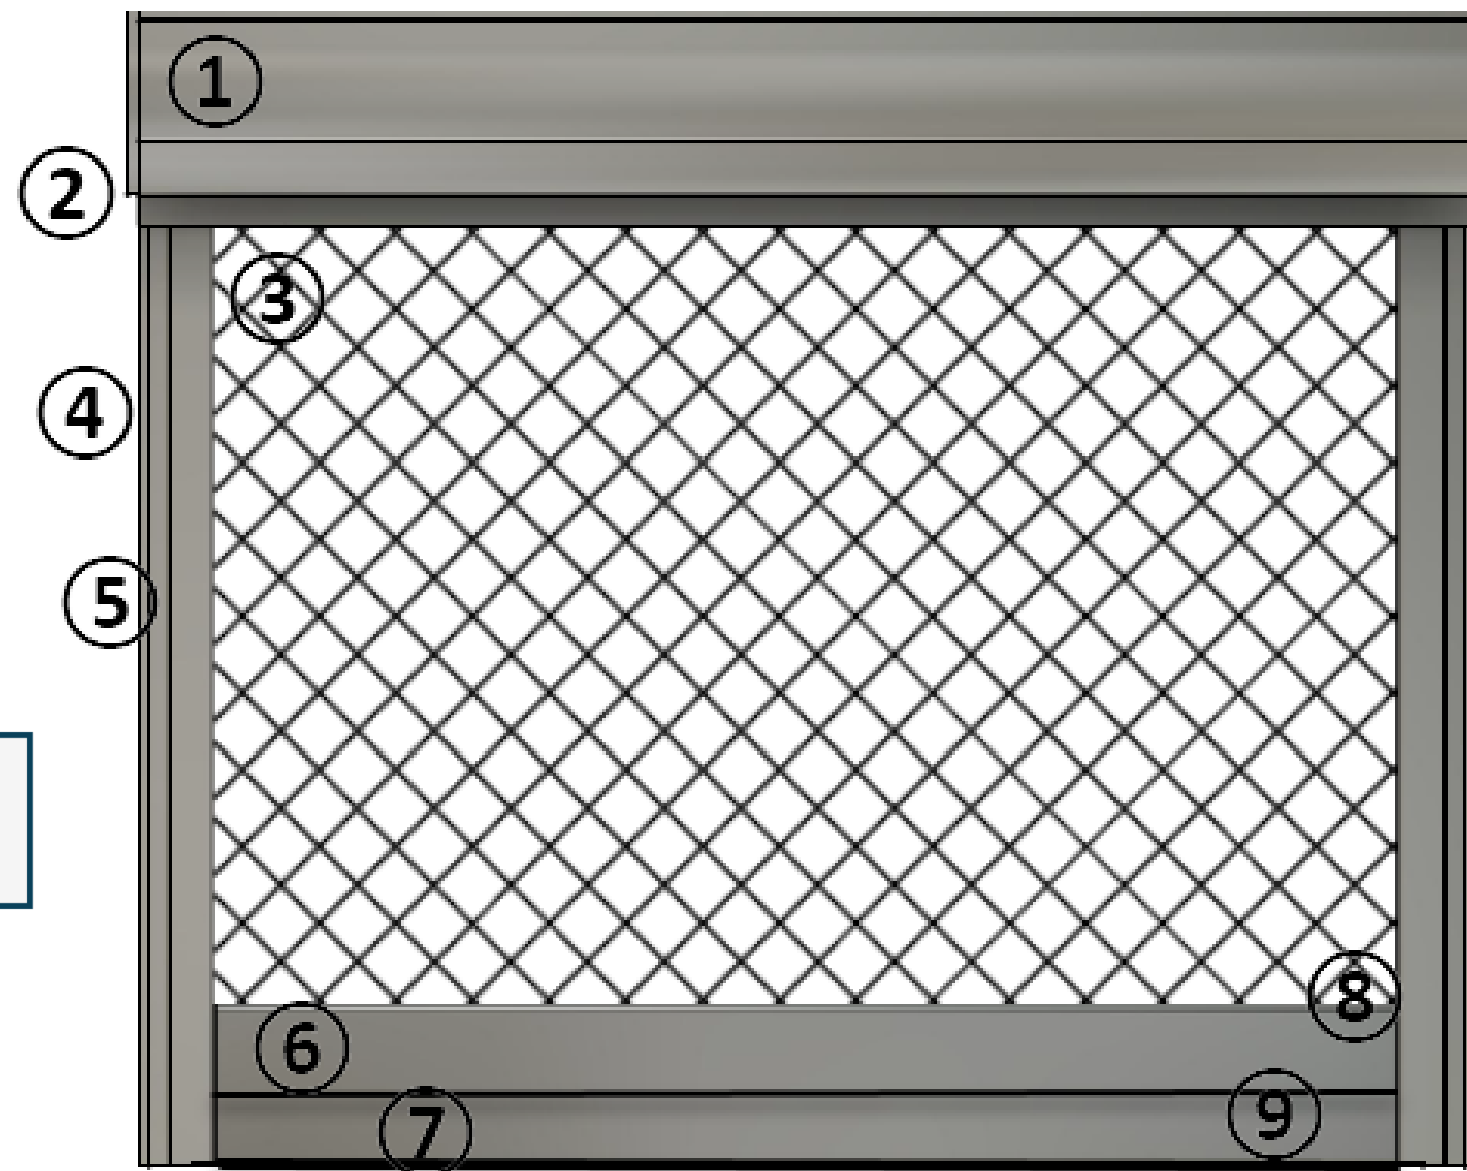

MATTEH

5" Shading System Specifications

The Matteh motorized patio shades are custom fit and professionally installed for single openings as large as 25 feet wide. Maximum height and width are detailed in the chart below for our 5" system.

	WIDTH	HEIGHT
5" MATTEH	36" - 192"	48" - 132"

- ① Housing
- ② End Cap
- ③ Fabric
- ④ U-Channel
- ⑤ Track
- ⑥ Weight Bar
- ⑦ Weight Bar Extension
- ⑧ Reinforced Fabric Corners
- ⑨ Bristle

**Contact us
for free estimate**