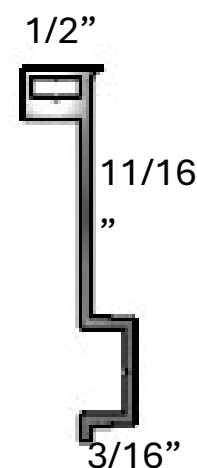

MATTEH

6" Shading System

Specifications

The Matteh motorized patio shades are custom fit and professionally installed for single openings as large as 25 feet wide. Maximum height and width are detailed in the chart below.

6" MATTEH	WIDTH	HEIGHT
	36" - 240"	48" - 144"

- ① Housing
- ② End Cap
- ③ Fabric
- ④ U-Channel
- ⑤ Track
- ⑥ Weight Bar
- ⑦ Weight Bar Extension
- ⑧ Reinforced Fabric Corners
- ⑨ Bristle

**Contact us
for free estimate**

5699 State Hwy 121,
The Colony, TX 75056
mattehoutdoor.com
(945)249-5739

Recessed U Channel

Extra Weight Bar