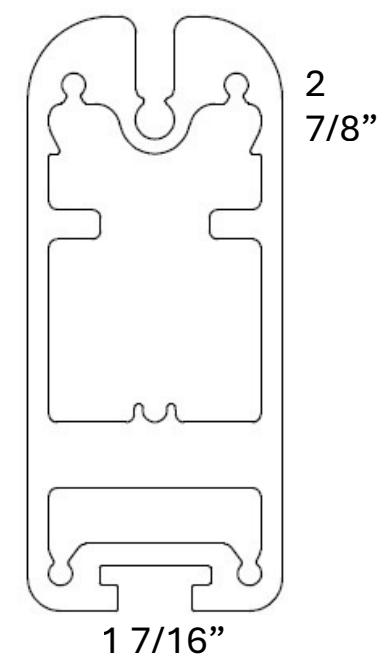

	WIDTH	HEIGHT
5" MATTEH	36" - 192"	48" - 132"

- ① Housing
- ② End Cap
- ③ Fabric
- ④ U-Channel
- ⑤ Track
- ⑥ Weight Bar
- ⑦ Weight Bar Extension
- ⑧ Reinforced Fabric Corners
- ⑨ Bristle

**Contact us
for free estimate**

6" MATTEH	WIDTH	HEIGHT
	36" - 240"	48" - 144"

- ① Housing
- ② End Cap
- ③ Fabric
- ④ U-Channel
- ⑤ Track
- ⑥ Weight Bar
- ⑦ Weight Bar Extension
- ⑧ Reinforced Fabric Corners
- ⑨ Bristle

**Contact us
for free estimate**

	WIDTH	HEIGHT
7" Fortress	36" - 300"	48" - 192"

- ① Housing
- ② End Cap
- ③ Fabric
- ④ U-Channel
- ⑤ Track
- ⑥ Weight Bar
- ⑦ Extension Reinforced
- ⑧ Fabric Corners Bristle
- ⑨

**Contact us
for free estimate**

5699 State Hwy 121,
The Colony, TX 75056
mattehoutdoor.com
(945)249-5739

Tube & Inner Tube

Shade Housing

Recessed U Channel

U Channel

Track

Weight Bar

Extra Weight Bar