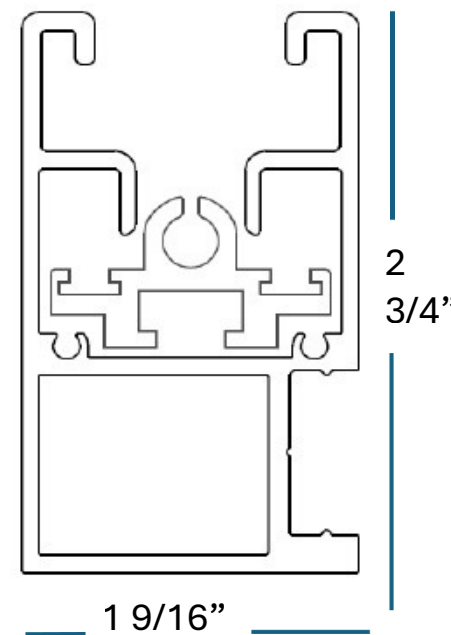

MATTEH

5" Shading System Specifications

The Matteh motorized patio shades are custom fit and professionally installed for single openings as large as 25 feet wide. Maximum height and width are detailed in the chart below for our 5" system.

	WIDTH	HEIGHT
5" MATTEH	36" - 192"	48" - 132"

- ① Housing
- ② End Cap
- ③ Fabric
- ④ U-Channel
- ⑤ Track
- ⑥ Weight Bar
- ⑦ Weight Bar Extension
- ⑧ Reinforced Fabric Corners
- ⑨ Bristle

**Contact us
for free estimate**

5699 State Hwy 121,
The Colony, TX 75056
mattehoutdoor.com
(945)249-5739

Track