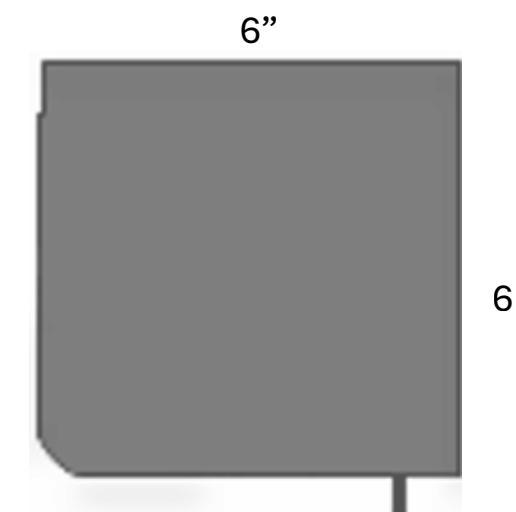

Shade Housing