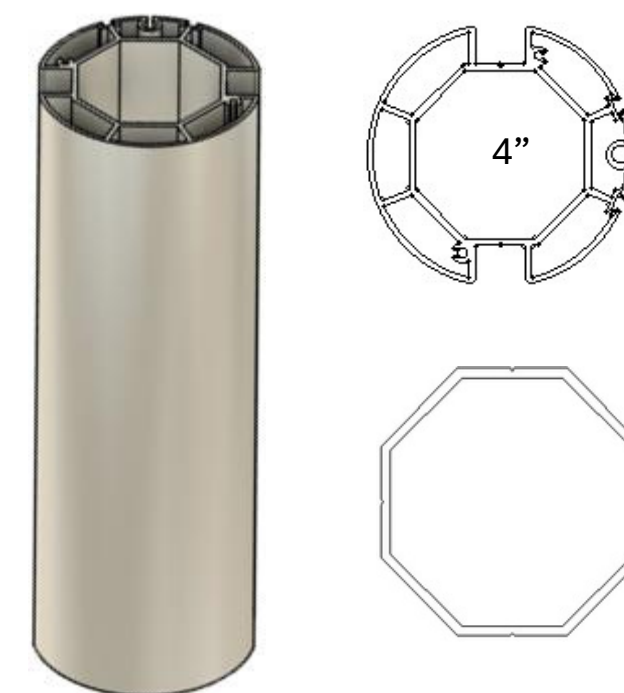

**Contact us
for free estimate**

5699 State Hwy 121,
The Colony, TX 75056
mattehoutdoor.com
(945)249-5739

Tube & Inner Tube