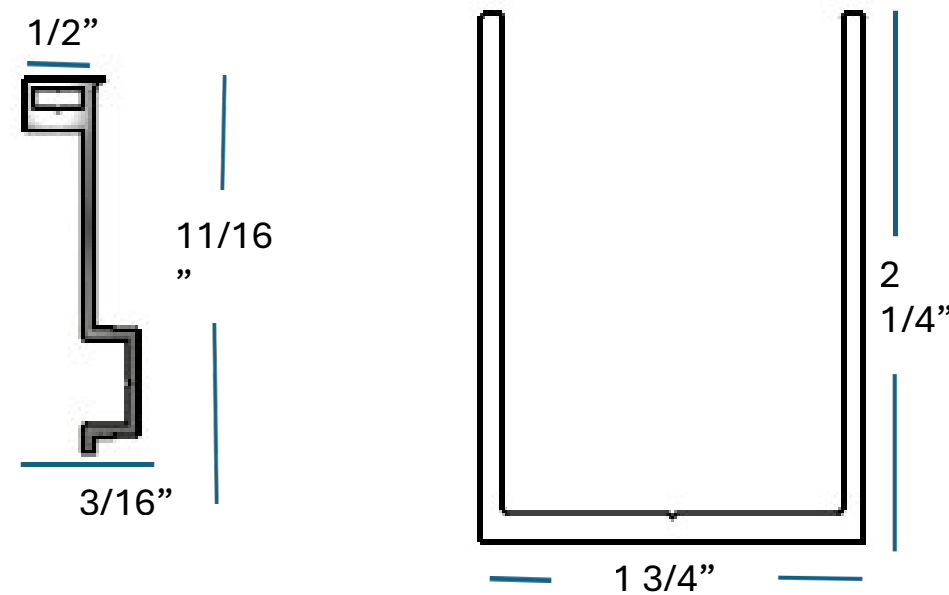

MATTEH

5" Shading System Specifications

The Matteh motorized patio shades are custom fit and professionally installed for single openings as large as 25 feet wide. Maximum height and width are detailed in the chart below for our 5" system.

	WIDTH	HEIGHT
5" MATTEH	36" - 192"	48" - 132"

- ① Housing
- ② End Cap
- ③ Fabric
- ④ U-Channel
- ⑤ Track
- ⑥ Weight Bar
- ⑦ Weight Bar Extension
- ⑧ Reinforced Fabric Corners
- ⑨ Bristle

**Contact us
for free estimate**

5699 State Hwy 121,
The Colony, TX 75056
mattehoutdoor.com
(945)249-5739

U Channel