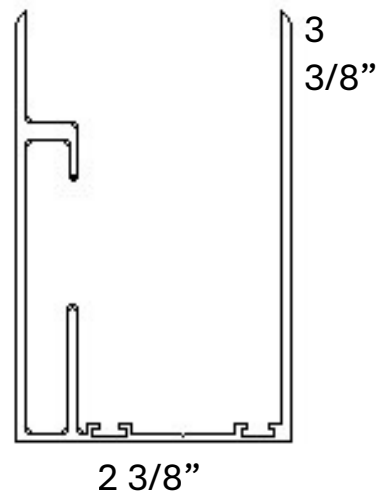

	WIDTH	HEIGHT
5" MATTEH	36" - 192"	48" - 132"

- ① Housing
- ② End Cap
- ③ Fabric
- ④ U-Channel
- ⑤ Track
- ⑥ Weight Bar
- ⑦ Weight Bar Extension
- ⑧ Reinforced Fabric Corners
- ⑨ Bristle

**Contact us
for free estimate**

6" MATTEH	WIDTH	HEIGHT
	36" - 240"	48" - 144"

- ① Housing
- ② End Cap
- ③ Fabric
- ④ U-Channel
- ⑤ Track
- ⑥ Weight Bar
- ⑦ Weight Bar Extension
- ⑧ Reinforced Fabric Corners
- ⑨ Bristle

**Contact us
for free estimate**

	WIDTH	HEIGHT
7" Fortress	36" - 300"	48" - 192"

- ① Housing
- ② End Cap
- ③ Fabric
- ④ U-Channel
- ⑤ Track
- ⑥ Weight Bar
- ⑦ Extension Reinforced
- ⑧ Fabric Corners Bristle
- ⑨

**Contact us
for free estimate**

5699 State Hwy 121,
The Colony, TX 75056
mattehoutdoor.com
(945)249-5739

Tube & Inner Tube

Shade Housing

Recessed U Channel

U Channel

Track

Weight Bar

Extra Weight Bar