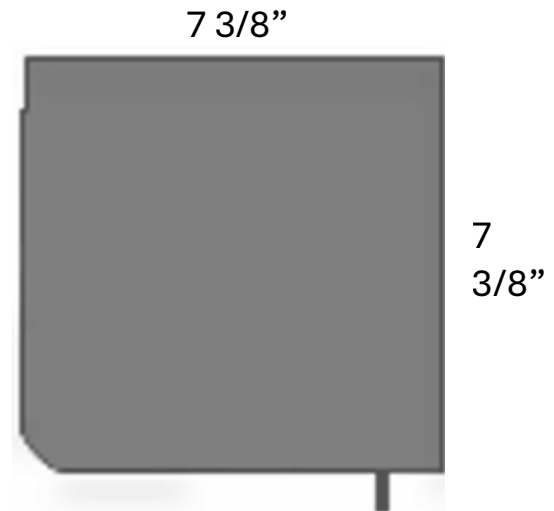

Shade Housing

Recessed U Channel