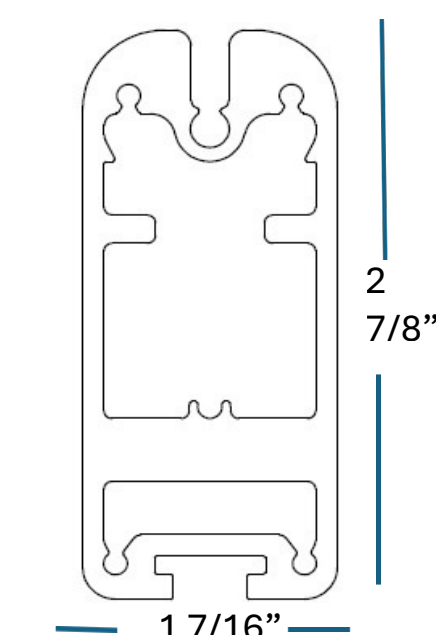

MATTEH

5" Shading System Specifications

The Matteh motorized patio shades are custom fit and professionally installed for single openings as large as 25 feet wide. Maximum height and width are detailed in the chart below for our 5" system.

	WIDTH	HEIGHT
5" MATTEH	36" - 192"	48" - 132"

- ① Housing
- ② End Cap
- ③ Fabric
- ④ U-Channel
- ⑤ Track
- ⑥ Weight Bar
- ⑦ Weight Bar Extension
- ⑧ Reinforced Fabric Corners
- ⑨ Bristle

**Contact us
for free estimate**

5699 State Hwy 121,
The Colony, TX 75056
mattehoutdoor.com
(945)249-5739

Weight Bar