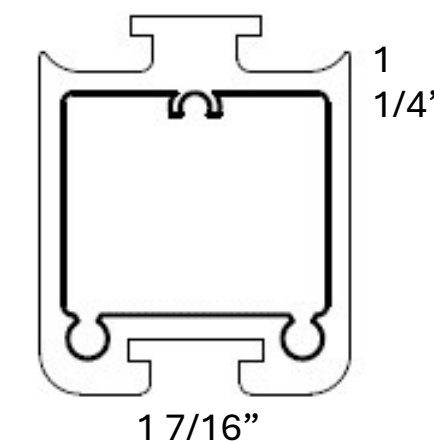

	WIDTH	HEIGHT
5" MATTEH	36" - 192"	48" - 132"

- ① Housing
- ② End Cap
- ③ Fabric
- ④ U-Channel
- ⑤ Track
- ⑥ Weight Bar
- ⑦ Weight Bar Extension
- ⑧ Reinforced Fabric Corners
- ⑨ Bristle

**Contact us
for free estimate**

6" MATTEH	WIDTH	HEIGHT
	36" - 240"	48" - 144"

- ① Housing
- ② End Cap
- ③ Fabric
- ④ U-Channel
- ⑤ Track
- ⑥ Weight Bar
- ⑦ Weight Bar Extension
- ⑧ Reinforced Fabric Corners
- ⑨ Bristle

**Contact us
for free estimate**

MATTEH

7" Shading System

Specifications

The MATTEH motorized patio shades are custom fit and professionally installed for single openings as large as 25 feet wide. Maximum height and width are detailed in the chart below.

	WIDTH	HEIGHT
7" Fortress	36" - 300"	48" - 192"

- ① Housing
- ② End Cap
- ③ Fabric
- ④ U-Channel
- ⑤ Track
- ⑥ Weight Bar
- ⑦ Extension Reinforced
- ⑧ Fabric Corners Bristle
- ⑨

**Contact us
for free estimate**