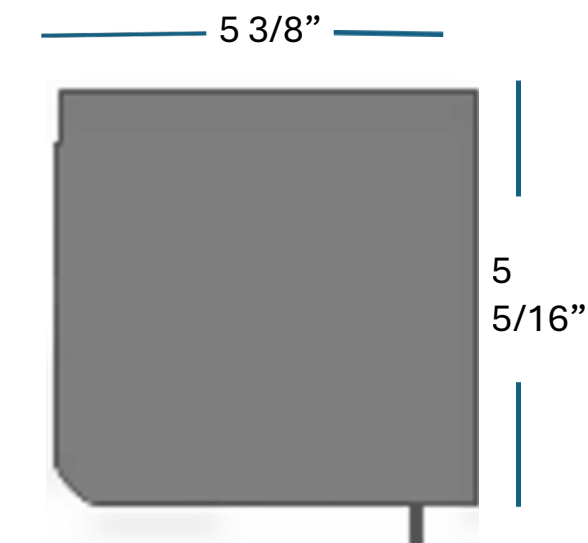

**Contact us
for free estimate**

5699 State Hwy 121,
The Colony, TX 75056
mattehoutdoor.com
(945)249-5739

Shade Housing